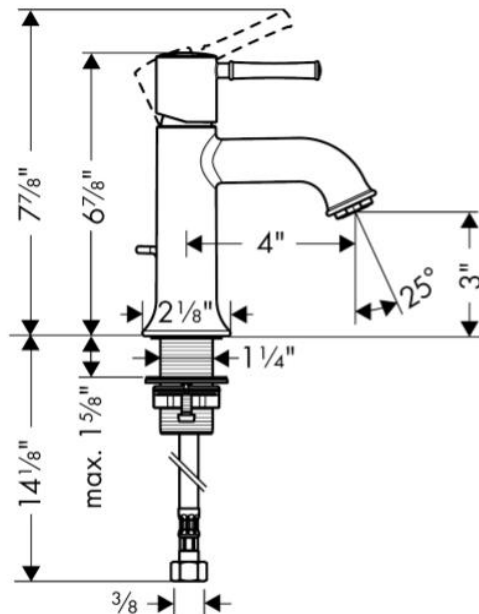

SPECIFICATION SHEET - fittings

BRAND:	hansgrohe	Product Photo:
ORIGIN:	Germany	
SERIES:	Talis C	
PRODUCT DESCRIPTION:	Single Hole Faucet • with basin pop-up waste • Flow rate: 4.5 l./min. at 3 bar • Aerated Spray	
MODEL No.	14111 821	
FINISH/COLOUR:	Brushed Nickel	
DIMENSIONS:	4" spout projection	
OPTIONAL MATCHING PARTS:		

Technical Informations: Suitable for continous flow water heater

REMINDER:	Pipe flushing must be done before faucets are installed. Failure to do so voids the warranty. Do not use cleaners containing abrasive cleansers, ammonia, bleach, acids, waxes, alcohol, solvents or other products not recommended for chrome. All information is for reference only, installation shall always be based on the actual product delivered.